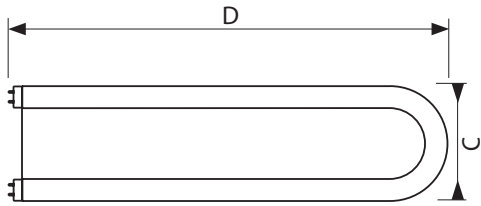

U-Bent Rapid Start T12

Dimensional drawing

G13, T12-UR