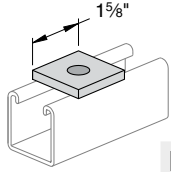

FITTINGS

Finish: Painted Green or Electro-galvanized Order By: No., Size and Finish

PS 619 – Square Washer

Rod Size	Hole Size	Wt./ 100 pcs
1/4"	1 1/32"	18
3/8"	7/16"	18
1/2"	9/16"	17
5/8"	1 1/16"	16
3/4"	1 3/16"	15

Note: Indicate rod size when ordering.
For example, PS 619 1/2.

PS 2504 – Guided Square Washer

Rod Size	Hole Size	Wt./ 100 pcs
1/4"	1 1/32"	18
3/8"	7/16"	18
1/2"	9/16"	17

Note: Indicate rod size when ordering.
For example, PS 2504 1/2.

PS 601 – Two-Hole Splice Plate

Weight/100 pcs: 38 lbs.

PS 602 – Three-Hole Splice Plate

Weight/100 pcs: 50 lbs.

PS 618 – Two-Hole Swivel Plate

Weight/100 pcs: 55 lbs.

PS 617 – Three-Hole Swivel Plate

Weight/100 pcs: 75 lbs.