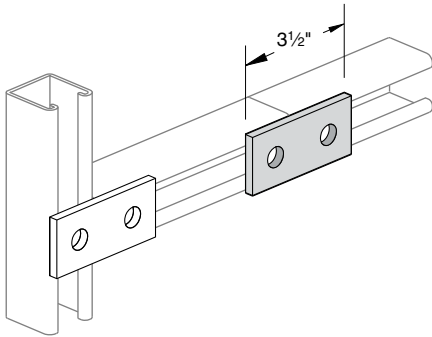

FITTINGS

Finish: Painted Green or Electro-galvanized Order By: No., Size and Finish

PS 619 – Square Washer

Rod Size	Hole Size	Wt./ 100 pcs
1/4"	1 1/32"	18
3/8"	7/16"	18
1/2"	9/16"	17
5/8"	1 1/16"	16
3/4"	1 3/16"	15

Note: Indicate rod size when ordering.
For example, PS 619 1/2.

PS 2504 – Guided Square Washer

Rod Size	Hole Size	Wt./ 100 pcs
1/4"	1 1/32"	18
3/8"	7/16"	18
1/2"	9/16"	17

Note: Indicate rod size when ordering.
For example, PS 2504 1/2.

PS 601 – Two-Hole Splice Plate

Weight/100 pcs: 38 lbs.

PS 602 – Three-Hole Splice Plate

Weight/100 pcs: 50 lbs.

PS 618 – Two-Hole Swivel Plate

Weight/100 pcs: 55 lbs.

PS 617 – Three-Hole Swivel Plate

Weight/100 pcs: 75 lbs.