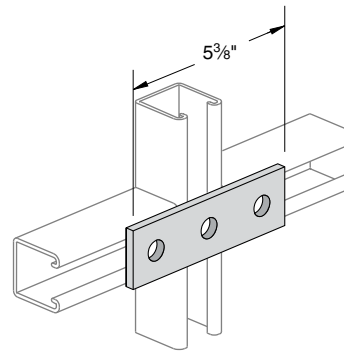

FITTINGS

Finish: Painted Green or Electro-galvanized Order By: No., Size and Finish

PS 619 – Square Washer

Rod Size	Hole Size	Wt./ 100 pcs
1/4"	1 1/32"	18
3/8"	7/16"	18
1/2"	9/16"	17
5/8"	1 1/16"	16
3/4"	1 3/16"	15

Note: Indicate rod size when ordering.
For example, PS 619 1/2.

PS 2504 – Guided Square Washer

Rod Size	Hole Size	Wt./ 100 pcs
1/4"	1 1/32"	18
3/8"	7/16"	18
1/2"	9/16"	17

Note: Indicate rod size when ordering.
For example, PS 2504 1/2.

PS 601 – Two-Hole Splice Plate

Weight/100 pcs: 38 lbs.

PS 602 – Three-Hole Splice Plate

Weight/100 pcs: 50 lbs.

PS 618 – Two-Hole Swivel Plate

Weight/100 pcs: 55 lbs.

PS 617 – Three-Hole Swivel Plate

Weight/100 pcs: 75 lbs.