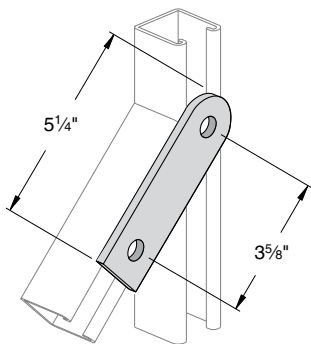

Note: Indicate rod size when ordering.
For example, PS 619 1/2.

PS 2504 – Guided Square Washer

Rod Size	Hole Size	Wt./ 100 pcs
1/4"	1 1/32"	18
3/8"	7/16"	18
1/2"	9/16"	17

Note: Indicate rod size when ordering.
For example, PS 2504 1/2.

PS 601 – Two-Hole Splice Plate

Weight/100 pcs: 38 lbs.

PS 602 – Three-Hole Splice Plate

Weight/100 pcs: 50 lbs.

PS 618 – Two-Hole Swivel Plate

Weight/100 pcs: 55 lbs.

PS 617 – Three-Hole Swivel Plate

Weight/100 pcs: 75 lbs.