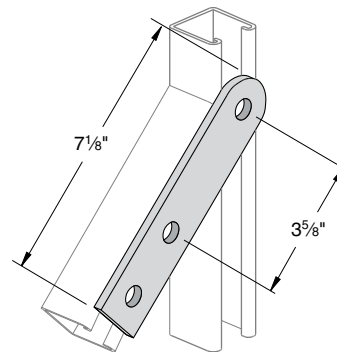

Note: Indicate rod size when ordering.
For example, PS 619 1/2.

PS 2504 – Guided Square Washer

Rod Size	Hole Size	Wt./ 100 pcs
1/4"	1 1/32"	18
3/8"	7/16"	18
1/2"	9/16"	17

Note: Indicate rod size when ordering.
For example, PS 2504 1/2.

PS 601 – Two-Hole Splice Plate

Weight/100 pcs: 38 lbs.

PS 602 – Three-Hole Splice Plate

Weight/100 pcs: 50 lbs.

PS 618 – Two-Hole Swivel Plate

Weight/100 pcs: 55 lbs.

PS 617 – Three-Hole Swivel Plate

Weight/100 pcs: 75 lbs.