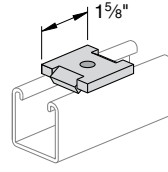

FITTINGS

Finish: Painted Green or Electro-galvanized Order By: No., Size and Finish

PS 619 – Square Washer

Rod Size	Hole Size	Wt./ 100 pcs
1/4"	1 1/32"	18
3/8"	7/16"	18
1/2"	9/16"	17
5/8"	1 1/16"	16
3/4"	1 3/16"	15

Note: Indicate rod size when ordering.
For example, PS 619 1/2.

PS 2504 – Guided Square Washer

Rod Size	Hole Size	Wt./ 100 pcs
1/4"	1 1/32"	18
3/8"	7/16"	18
1/2"	9/16"	17

Note: Indicate rod size when ordering.
For example, PS 2504 1/2.

PS 601 – Two-Hole Splice Plate

Weight/100 pcs: 38 lbs.

PS 602 – Three-Hole Splice Plate

Weight/100 pcs: 50 lbs.

PS 618 – Two-Hole Swivel Plate

Weight/100 pcs: 55 lbs.

PS 617 – Three-Hole Swivel Plate

Weight/100 pcs: 75 lbs.