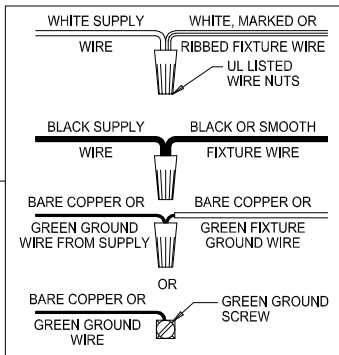

CAUTION: Read instructions carefully and turn electricity off at main circuit breaker panel before beginning installation.

560087 , 560088

WARNING - If any Special Control Devices are used with this Fixture, Follow the Instructions Carefully to assure full compliance with N.E.C. requirements. If there are any questions, contact a Qualified Electrical Contractor.
WARNING - This product contains chemicals known to the State of California to cause cancer, birth defects and /or other reproductive harm. Thoroughly wash hands after installing, handling, cleaning, or otherwise touching this product.
CAUTION - All glass is fragile, use care when handling Glass component(s) and or Lamp(s).

CANOPY MOUNTING & WIRE CONNECTION ASSEMBLY STEPS:

1. D,E → A
2. Q → D
3. B,A → C
4. F → G
5. H,J → D

FIXTURE ASSEMBLY STEPS:

1. P → K

B, C, G & P
 (NOT FURNISHED)
 (NO INCLUIDA)
 (NON FOURNIE)

Instructions d'Assemblage et Installation