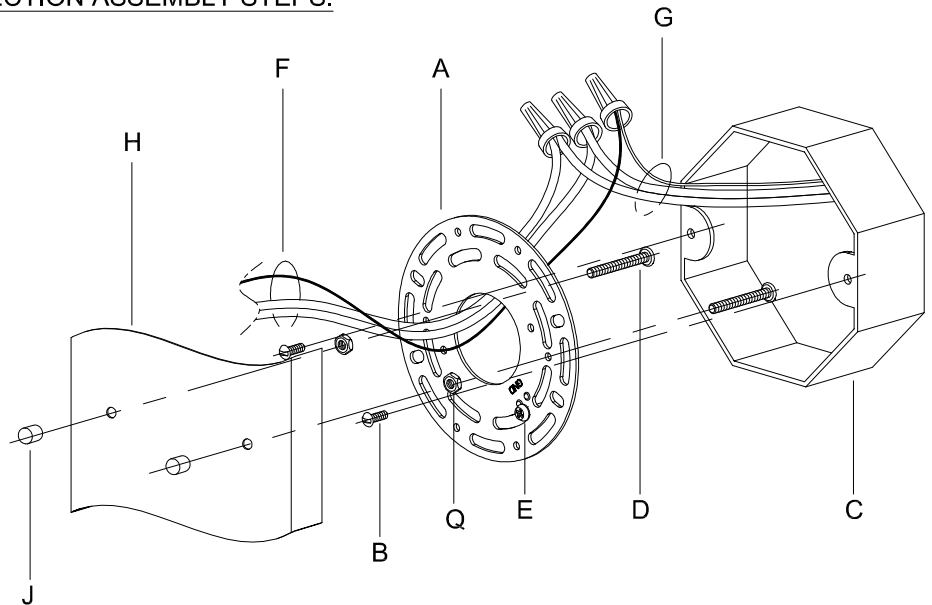

CAUTION: Read instructions carefully and turn electricity off at main circuit breaker panel before beginning installation.

560087 , 560088

WARNING - If any Special Control Devices are used with this Fixture, Follow the Instructions Carefully to assure full compliance with N.E.C. requirements. If there are any questions, contact a Qualified Electrical Contractor.
WARNING - This product contains chemicals known to the State of California to cause cancer, birth defects and /or other reproductive harm. Thoroughly wash hands after installing, handling, cleaning, or otherwise touching this product.
CAUTION - All glass is fragile, use care when handling Glass component(s) and or Lamp(s).

CANOPY MOUNTING & WIRE CONNECTION ASSEMBLY STEPS:

1. D,E → A
2. Q → D
3. B,A → C
4. F → G
5. H,J → D

FIXTURE ASSEMBLY STEPS:

1. P → K

B, C, G & P
 (NOT FURNISHED)
 (NO INCLUIDA)
 (NON FOURNIE)

Instructions d'Assemblage et Installation