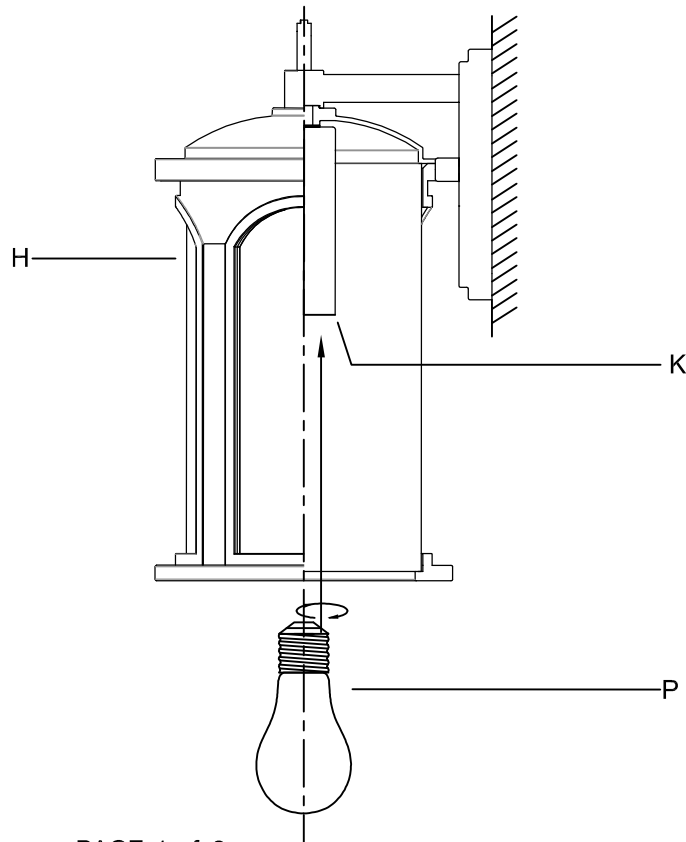

CAUTION: Read instructions carefully and turn electricity off at main circuit breaker panel before beginning installation.

560087 , 560088

WARNING - If any Special Control Devices are used with this Fixture, Follow the Instructions Carefully to assure full compliance with N.E.C. requirements. If there are any questions, contact a Qualified Electrical Contractor.
WARNING - This product contains chemicals known to the State of California to cause cancer, birth defects and /or other reproductive harm. Thoroughly wash hands after installing, handling, cleaning, or otherwise touching this product.
CAUTION - All glass is fragile, use care when handling Glass component(s) and or Lamp(s).

CANOPY MOUNTING & WIRE CONNECTION ASSEMBLY STEPS:

1. D,E → A
2. Q → D
3. B,A → C
4. F → G
5. H,J → D

FIXTURE ASSEMBLY STEPS:

1. P → K

B, C, G & P
 (NOT FURNISHED)
 (NO INCLUIDA)
 (NON FOURNIE)

Instructions d'Assemblage et Installation