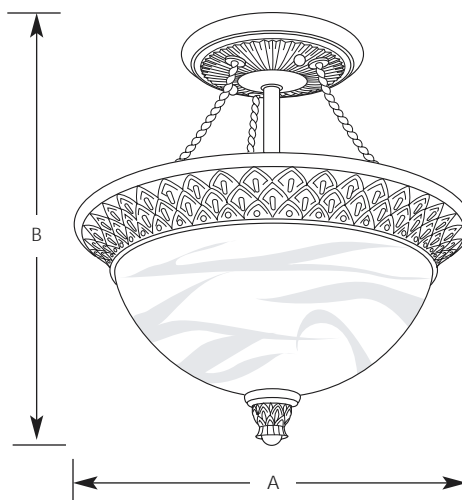

Type \_\_\_\_\_  
 -42 -86  
 P3541

Catalog No.	Finish		Lamping	Dimensions (Inches)	
	Seabrook	Burnished Chestnut		A	B
P3541	-42	-86	2 (m) 100w	13	13-1/4

**Specifications:**

General

- Antique alabaster glass
- Pineapple patterned details
- Cast resin trim
- Flush mount
- Hand painted finish
- Companion fixtures: Chandeliers, Wall Sconce, Semi-flush, Hall & Foyer, Pendant, Bath and Vanity

Mounting

- Ceiling mount
- Covers outlet box
- Canopy is 6" dia.
- Mounting strap for outlet box included

Electrical

- Porcelain sockets
- Pre-wired

Labeling

- UL-CUL listed