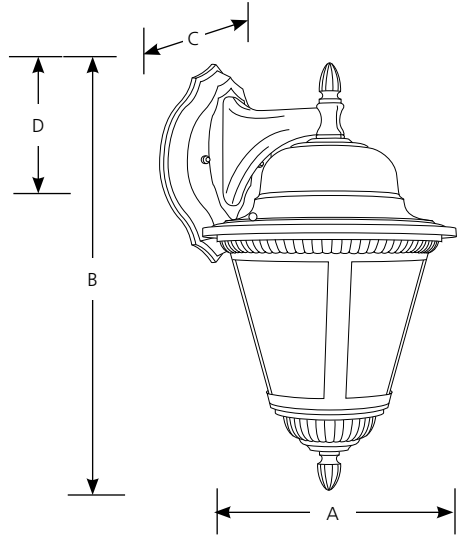

Specifications:

General

- Clear seeded glass:
 - For P5862 - 5" dia. x 4-1/4" ht
 - For P5863 - 7" dia. x 5-3/4" ht.
 - For P5864 - 8-1/2" dia. x 7" ht.
- Ribbed details with ribbed finials
- Die cast aluminum construction
- Painted finishes
- Companion post top, and chain mounted units are available

Mounting

- Wall mount
- Wall bracket covers a standard recessed 4" hexagonal outlet box
- Mounting strap included
- Canopy:
 - P5862 - 4-1/2" x 6-1/8" x 1"
 - P5863 - 5-1/4" x 6-3/4" x 1"
 - P5864 - 6-3/4" x 9-1/4" x 1"

Electrical

- P5862 and P5863 have ceramic medium based sockets
- P5864 has phenolic candelabra based sockets
- Pre-wired

Labeling

-  US wet location listed

	Type	_____
	-20WB	-31WB
P5862	<input type="checkbox"/>	<input type="checkbox"/>
P5863	<input type="checkbox"/>	<input type="checkbox"/>
P5864	<input type="checkbox"/>	<input type="checkbox"/>

P5862

P5864

Specifications:

General

- Seeded frosted glass.
P5862 - 5" dia. x 4-1/4" ht.
P5863 - 7" dia. x 5-3/4" ht.
P5864 - 8-1/2" dia. x 7" ht.
- Beaded details with ribbed finials
- Die cast aluminum construction
- Painted finishes
- Companion post top, chain mounted and flush units