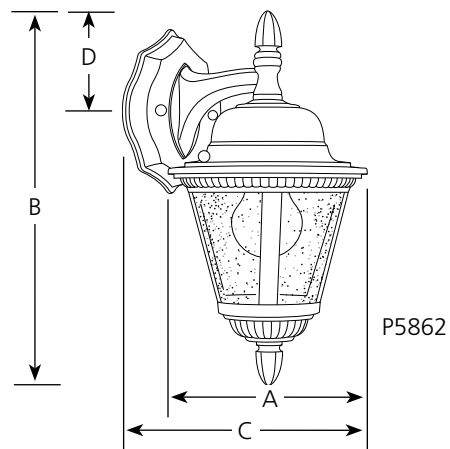

Catalog No.	Finish			Lamping	Dimensions (Inches)			
	Antique Bronze	White	Black		A	B	C	D
P5862	-20	-30	-31	1 (m) 60w	6-7/8	12-3/4	8-3/8	3-1/8
P5863	-20	-30	-31	1 (m) 100w	9	16	10-3/8	3-1/2
P5864	-20	-30	-31	2 (c) 60w	11	19-1/4	12-7/8	4-5/8

Specifications:

General

- Clear seeded glass:
 - For P5862 - 5" dia. x 4-1/4" ht
 - For P5863 - 7" dia. x 5-3/4" ht.
 - For P5864 - 8-1/2" dia. x 7" ht.
- Ribbed details with ribbed finials
- Die cast aluminum construction
- Painted finishes
- Companion post top, and chain mounted units are available

Mounting

- Wall mount
- Wall bracket covers a standard recessed 4" hexagonal outlet box
- Mounting strap included
- Canopy:
 - P5862 - 4-1/2" x 6-1/8" x 1"
 - P5863 - 5-1/4" x 6-3/4" x 1"
 - P5864 - 6-3/4" x 9-1/4" x 1"

P5862

P5864

Specifications:

General

- Seeded frosted glass.
P5862 - 5" dia. x 4-1/4" ht.
P5863 - 7" dia. x 5-3/4" ht.
P5864 - 8-1/2" dia. x 7" ht.
- Beaded details with ribbed finials
- Die cast aluminum construction
- Painted finishes
- Companion post top, chain mounted and flush units