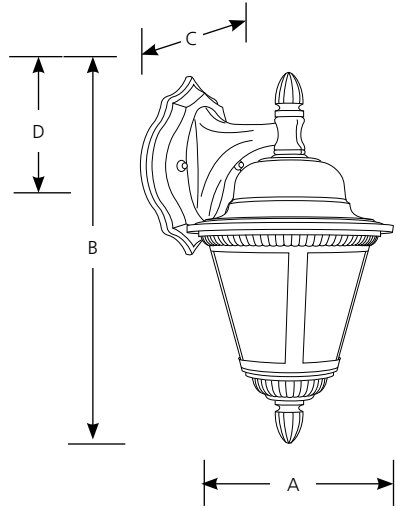

Specifications:

General

- Clear seeded glass:
 - For P5862 - 5" dia. x 4-1/4" ht
 - For P5863 - 7" dia. x 5-3/4" ht.
 - For P5864 - 8-1/2" dia. x 7" ht.
- Ribbed details with ribbed finials
- Die cast aluminum construction
- Painted finishes
- Companion post top, and chain mounted units are available

Mounting

- Wall mount
- Wall bracket covers a standard recessed 4" hexagonal outlet box
- Mounting strap included
- Canopy:
 - P5862 - 4-1/2" x 6-1/8" x 1"
 - P5863 - 5-1/4" x 6-3/4" x 1"
 - P5864 - 6-3/4" x 9-1/4" x 1"

Electrical

- P5862 and P5863 have ceramic medium based sockets
- P5864 has phenolic candelabra based sockets
- Pre-wired

Labeling

-  US wet location listed

	Type	_____
	-20WB	-31WB
P5862	<input type="checkbox"/>	<input type="checkbox"/>
P5863	<input type="checkbox"/>	<input type="checkbox"/>
P5864	<input type="checkbox"/>	<input type="checkbox"/>

P5862

P5864

Specifications:

General

- Seeded frosted glass.
P5862 - 5" dia. x 4-1/4" ht.
P5863 - 7" dia. x 5-3/4" ht.
P5864 - 8-1/2" dia. x 7" ht.
- Beaded details with ribbed finials
- Die cast aluminum construction
- Painted finishes
- Companion post top, chain mounted and flush units