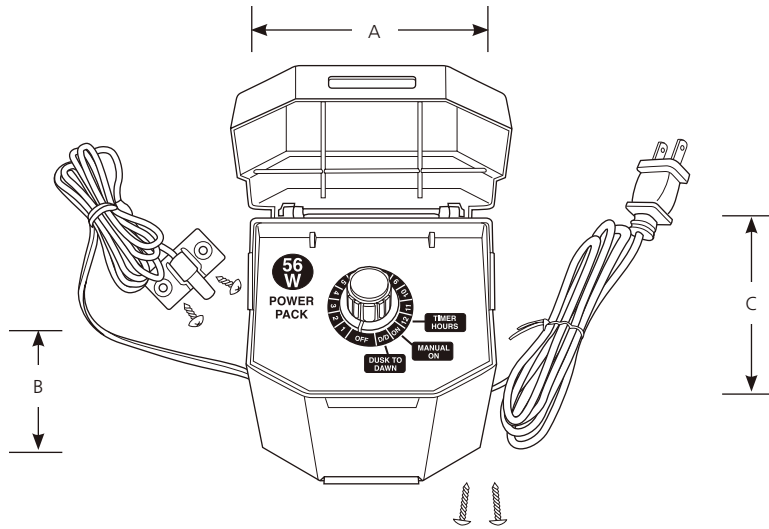

Type \_\_\_\_\_  
 -31  
 P8270

Catalog No.	Finish Black	Timer	Photocell	Dimensions (Inches)		
				A	B	C
P8270	-31	Yes	Yes	4-1/8	5-5/8	3-1/2

**Specifications:**

Electrical

- Electronic transformer (total fixture wattage not to exceed 45 watts)
- Non-metallic housing prevents rust and corrosion
- Includes built in photocell
  - on at dusk, off at dawn
  - Timer control
  - Manual override
- Outdoor installation
- Cord/plug set (attach to an unswitched GFCI outlet)
- Easy 12V cable attachment