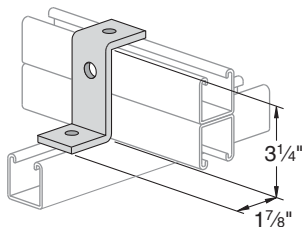

## PS 756 – Zee Support

Use With: PS 100, PS 200 2T3, PS 210 2T3  
Weight/100 pcs: 70 lbs.

## PS 711 – Zee Support

Use With: PS 300  
Weight/100 pcs: 53 lbs.