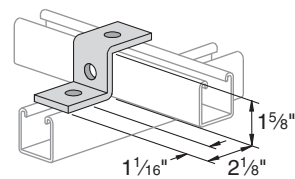

PS 611 – Zee Support

Use With: PS 200, PS 210
Weight/100 pcs: 55 lbs.