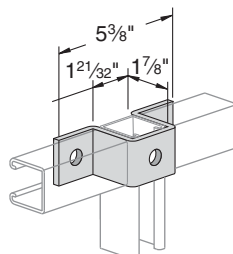

PS 2119 – "U" Support

Use With: PS 200, PS 210

Weight/100 pcs: 95 lbs.