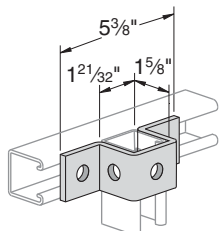

PS 613 – "U" Support

Use With: PS 200, PS 210

Weight/100 pcs: 88 lbs.