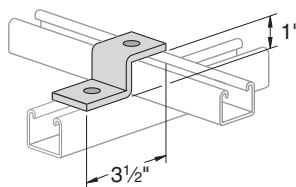

PS 612 – Zee Support

Use With: PS 400
Weight/100 pcs: 47 lbs.