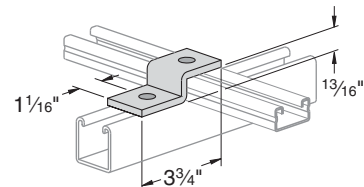

PS 928 – Zee Support

Use With: PS 500, PS 520 and PS 560
Weight/100 pcs: 47 lbs.