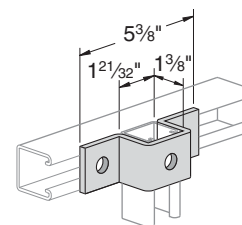

PS 710 – "U" Support

Use With: PS 300

Weight/100 pcs: 84 lbs.

Fittings