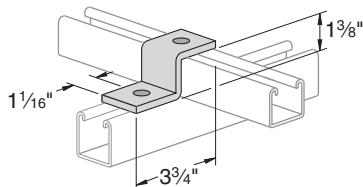

## PS 756 – Zee Support

Use With: PS 100, PS 200 2T3, PS 210 2T3  
Weight/100 pcs: 70 lbs.

## PS 711 – Zee Support

Use With: PS 300  
Weight/100 pcs: 53 lbs.