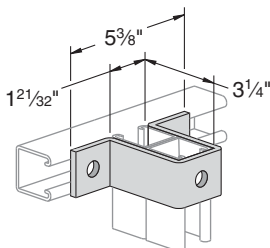

PS 679 – "U" Support

Use With: PS 100, PS 200 2T3, PS 210 2T3
Weight/100 pcs: 128 lbs.