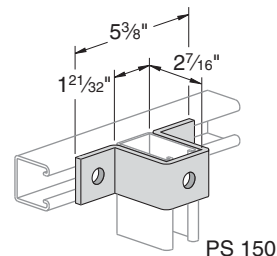

PS 2648 – "U" Support

Use With: PS 150
Weight/100 pcs: 108 lbs.