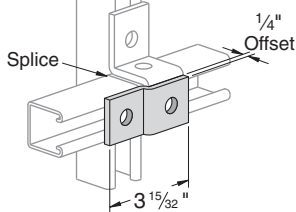

## PS 609 – Two-Hole Offset Plate Connector

Weight/100 pcs: 38 lbs.