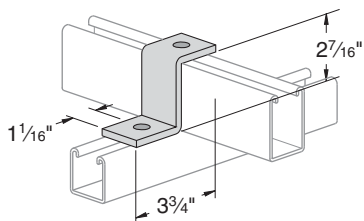

PS 2601 – Zee Support

Use With: PS 150
Weight/100 pcs: 70 lbs.