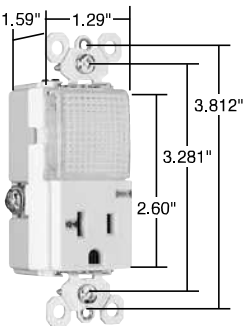

TMHWLCC

TMHWLECC

TM8HWLWCC

PS8HWLLA

Specialties Decorator Hallway Lights & Combination Devices

Features

- Impact-resistant face and body.
 - GE Lexan™ high impact-resistant lens.
 - External screw-pressure-plate back and side wired. Accepts #12 and #14 AWG.
 - Ground screw position under the end of the strap minimizes the risk of contact.
 - Energy-efficient LED has average 20-year life expectancy; eliminates bulb replacement.
 - Sensor automatically turns light ON in the dark.
 - Increased light output for better illumination.
 - Light sensor for enhanced sensitivity.
- Tamper-Resistant Combination Version:**
- UL tested shutter mechanism for protection against improper object insertion per UL478.
 - Specially designed for increased protection of children in their homes.
 - Superior protection than traditional outlet “caps” or “protection plates.”

Catalog Number	Rating A. VAC	Light Output In 1' FCD*	Color	3rd Party Compliance
				 UL1598
TradeMaster® Decorator Full Hallway Light with Light Sensor				
TMHWLCC	— 120	0.1328	Clear	•
Enhanced Decorator Full Hallway Light with Light Sensor				
TMHWLECC	— 120	1.079	Clear	•
Enhanced Decorator Full Hallway Light without Light Sensor				
TMHWLENSCC	— 120	1.113	Clear	•
Full Hallway Decorator Light for use with P&S Metal Louver Plates**				
TMHWLLOUVCC	— 120	0.0843	Clear	•