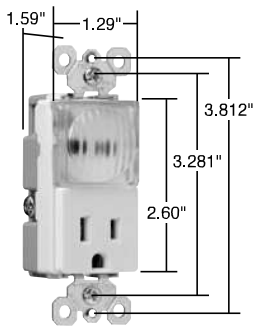

TMHWLCC

TMHWLECC

TM8HWLWCC

PS8HWLLA

Specialties Decorator Hallway Lights & Combination Devices

Features

- Impact-resistant face and body.
 - GE Lexan™ high impact-resistant lens.
 - External screw-pressure-plate back and side wired. Accepts #12 and #14 AWG.
 - Ground screw position under the end of the strap minimizes the risk of contact.
 - Energy-efficient LED has average 20-year life expectancy; eliminates bulb replacement.
 - Sensor automatically turns light ON in the dark.
 - Increased light output for better illumination.
 - Light sensor for enhanced sensitivity.
- Tamper-Resistant Combination Version:**
- UL tested shutter mechanism for protection against improper object insertion per UL478.
 - Specially designed for increased protection of children in their homes.
 - Superior protection than traditional outlet “caps” or “protection plates.”

Catalog Number	Rating A. VAC	Light Output In 1' FCD*	Color	3rd Party Compliance
				 UL1598
TradeMaster® Decorator Full Hallway Light with Light Sensor				
TMHWLCC	— 120	0.1328	Clear	•
Enhanced Decorator Full Hallway Light with Light Sensor				
TMHWLECC	— 120	1.079	Clear	•
Enhanced Decorator Full Hallway Light without Light Sensor				
TMHWLENSCC	— 120	1.113	Clear	•
Full Hallway Decorator Light for use with P&S Metal Louver Plates**				
TMHWLLOUVCC	— 120	0.0843	Clear	•