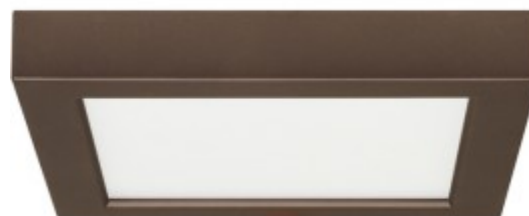

S9334

13.5W/LED/7"FLUSH/27K/SQ/BRZ
 13.5 watt; 7" Flush Mount LED Fixture; 2700K; Square Shape;
 Bronze Finish; 120 volts

Features

- Surface mount fixture
- Solid State LED lighting
- Long life
- 5 Year limited warranty
- Dimmable
- Damp location

Compatible Dimmers

- Lutron® Magnetic LV SLV600P
- Leviton® UNIVERSAL 6674
- Lutron® C.L. Family - Gen. 2.2 or above
- Lutron® NOVA T NTCL-250 WT

S9334

Item Number	Product Line	UPC	Voltage	Watts	Incandescent Equivalent	Fixture Type	Base
S9334	BLINK	045923093340	120	13.5	60W	Flush Mount	Connector

Lamp Code	Dimmable/Non-Dimmable	Finish	MOL In Inches	MOD In Inches	Initial Lumens	Average Rated Hours	Kelvin Temp
13.5W/LED/7"FLUSH/27K/SQ/BRZ	Dimmable	Bronze	1"	7.00"	780	40000	2700

Color	CRI	Beam Spread Deg	Operating Temperature	Pack	Package Type	ENERGY STAR	RoHS Compliant
Warm White	80+	108	-18°C (0°F) to a maximum of +46°C (115°F)	12	Box	ENERGY STAR	Yes