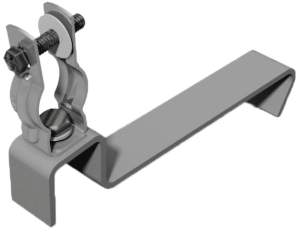

Conduit Supports

Conduit Support - Tile

Description	SKU	MSRP	QTY*	WT
Conduit Support for Tile, 3/4" EMT	242-02104	\$5.70	20 EA	1.5 lbs
Conduit Support Kit for Comp, 3/4" EMT	242-02106	\$10.45	20 Kits	22 lbs
Conduit Support for Tile, 1" EMT	242-02108	\$6.21	20 EA	1.5 lbs
Conduit Support Kit for Comp, 1" EMT	242-02109	\$10.96	20 Kits	22 lbs

Conduit Support - Comp

Array Skirt

Skirt, 162"

Description	SKU	MSRP	QTY*	WT
Skirt Set, 162" (Box of 6)	015-11787	\$506.35	1 Box	61 lbs
Skirt, 162" (Bundle of 60, priced as each)	232-01259	\$78.13	60 EA	550 lbs
Skirt Frame Mount	242-92211	\$4.75	20 EA	4.6 lbs
Skirt Splice	232-01251	\$2.37	20 EA	2.6 lbs
Skirt End Cap Pair	232-01250	\$2.13	20 EA	1.0 lbs

Skirt Frame Mount

Skirt Splice

Skirt End Cap Pair