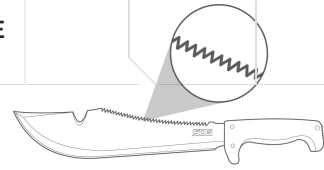

BLADE DETAILS

EDGE TYPE

HANDLE DETAILS

US METRIC

OVERALL LENGTH	18"	PRODUCT WEIGHT	15 OZ
BLADE LENGTH	12"	BLADE THICKNESS	0.1"
UPC	729857000482	PRODUCT TYPE	FIXED BLADE
COUNTRY OF ORIGIN	CHINA	PACKAGING	TRAP BLISTER
ENGRAVABLE	YES	FINISH	HARDCASED BLACK
EDGE TYPE	SAW, STRAIGHT	BLADE STEEL TYPE	3CR13
BLADE SHAPE	DROP POINT/SAW	HANDLE MATERIAL	KRATON
HANDLE COLOR	BLACK	HARDNESS	RC. 44-50
SHEATH INCLUDED	YES	SHEATH COLOR	BLACK
SHEATH ATTACHMENT TYPE	BELT LOOP	SHEATH CLOSURE TYPE	SNAP
SHEATH MATERIAL	NYLON		

[OVERVIEW](#)[SPECS](#)[FULL DETAILS](#)[REVIEWS](#)[ADD TO CART](#)

FULL INFORMATION

DESCRIPTION

Whip them through the air and hear them sing. We've added a real working saw on the back of the 12.88-inch 3Cr13 black Cutlass blade with double ground teeth that cut deep. Extended out of the back of the rubber handle is a spiked tang for pounding and scraping. There are even holes in the handle to mount lanyards.

0

SAW BACK

Equipped with a real working saw on the back of the blades with teeth that cut deep.

OVERVIEW

SPECS

FULL DETAILS

REVIEWS

ADD TO CART