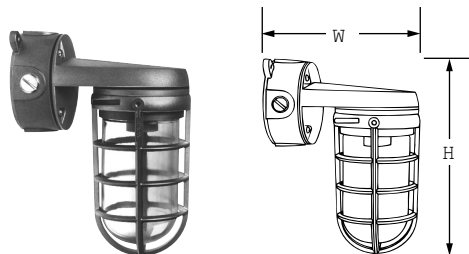

ROUGHLYTE™ Series

ORDERING INFORMATION

Catalog Number: Example: VCXL11GC

*60W and 75W available with lexan globe only. **For use with 100W and 200W units only.

PRODUCT SPECIFICATIONS

- VCXL Roughlyte fixtures are for use on ceilings and canopies. VWXL Roughlyte fixtures are for use on walls and columns. Roughlyte fixtures guard against moisture and debris in exterior applications (for globe down mounting only). **Not recommended for use in hazardous locations.**
- Complete with 4" die-cast aluminum box, four side and top hole tapped 1/2" NPT (four plugs included).
- Heat and shock resistant glass or polycarbonate globe.
- Cast aluminum bayonet guard with allen head security screws.
- Sockets are pre-wired with extra long 1/2" stripped leads.
- To use VCXL units with 3/4" conduit use VK Series with VXL13 universal box.
- To use VWXL units with 3/4" conduit, use VW Series with VXL13 universal box.
- Patented.

ACCESSORIES

Accessories - See page 5-A

TECHNICAL INFORMATION

All incandescent Roughlyte ceiling and wall fixtures are not supplied with a lamp. This fixture requires a medium base incandescent A lamp. The lamp can be clear or coated.

DIMENSIONS

Catalog No.	Height (H)	Dia. (D)
VCXL11	3-3/4"	4-1/4"
VCXL21	3-3/4"	5-1/8"
VCXL11K	8-5/8"	4-1/4"
VCXL21K	0-3/8"	5-1/8"
VCXL11GC	9-1/8"	4-1/4"
VCXL21GC	10-7/8"	5-1/4"
VCXL5A	8-5/8"	4-1/4"
VCXL10A	10-3/8"	5-1/8"
VWXL	12-3/4"	7"
VWXL11	4-1/4"	7-1/8"
VWXL21	4-1/4"	7-7/16"
VWXL11K	9-1/4"	7-1/8"
VWXL21K	10-7/8"	7-7/16"
VWXL11GC	9-3/4"	7-1/4"
VWXL21GC	11-3/8"	7-1/2"
VWXL5A	9-1/4"	7-1/8"
VWXL10A	10-7/8"	7-7/16"

VWXL

Roughlyte is a registered trademark of Stonco and is not for use in hazardous areas.

UL Wet Location Listed.
UL File Number: E57163