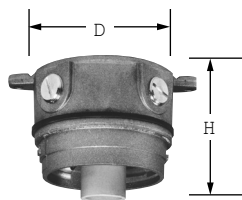

VCXL11
Box Mount
Adapter

Roughlyte is a registered trademark of Stonco and is not for use in hazardous areas.

UL Wet Location Listed.
UL File Number: E57163