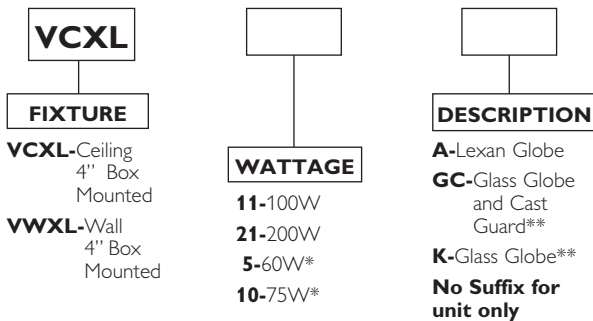

## ORDERING INFORMATION

Catalog Number: Example: VCXL11GC

\*60W and 75W available with lexan globe only. \*\*For use with 100W and 200W units only.

## PRODUCT SPECIFICATIONS

- VCXL Roughlyte fixtures are for use on ceilings and canopies. VWXL Roughlyte fixtures are for use on walls and columns. Roughlyte fixtures guard against moisture and debris in exterior applications (for globe down mounting only). **Not recommended for use in hazardous locations.**
- Complete with 4" die-cast aluminum box, four side and top hole tapped 1/2" NPT (four plugs included).
- Heat and shock resistant glass or polycarbonate globe.
- Cast aluminum bayonet guard with allen head security screws.
- Sockets are pre-wired with extra long 1/2" stripped leads.
- To use VCXL units with 3/4" conduit use VK Series with VXL13 universal box.
- To use VWXL units with 3/4" conduit, use VW Series with VXL13 universal box.
- Patented.

### DIMENSIONS

Catalog No.	Height (H)	Dia. (D)
VCXL11	3-3/4"	4-1/4"
VCXL21	3-3/4"	5-1/8"
VCXL11K	8-5/8"	4-1/4"
VCXL21K	0-3/8"	5-1/8"
VCXL11GC	9-1/8"	4-1/4"
VCXL21GC	10-7/8"	5-1/4"
VCXL5A	8-5/8"	4-1/4"
VCXL10A	10-3/8"	5-1/8"
VWXL	12-3/4"	7"
VWXL11	4-1/4"	7-1/8"
VWXL21	4-1/4"	7-7/16"
VWXL11K	9-1/4"	7-1/8"
VWXL21K	10-7/8"	7-7/16"
VWXL11GC	9-3/4"	7-1/4"
VWXL21GC	11-3/8"	7-1/2"
VWXL5A	9-1/4"	7-1/8"
VWXL10A	10-7/8"	7-7/16"