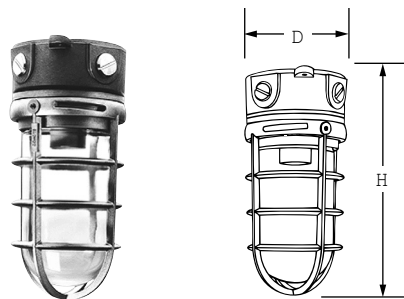

## ORDERING INFORMATION

Catalog Number: Example: VCXL11GC

\*60W and 75W available with lexan globe only. \*\*For use with 100W and 200W units only.

## PRODUCT SPECIFICATIONS

- VCXL Roughlyte fixtures are for use on ceilings and canopies. VWXL Roughlyte fixtures are for use on walls and columns. Roughlyte fixtures guard against moisture and debris in exterior applications (for globe down mounting only). **Not recommended for use in hazardous locations.**
- Complete with 4" die-cast aluminum box, four side and top hole tapped 1/2" NPT (four plugs included).
- Heat and shock resistant glass or polycarbonate globe.
- Cast aluminum bayonet guard with allen head security screws.
- Sockets are pre-wired with extra long 1/2" stripped leads.
- To use VCXL units with 3/4" conduit use VK Series with VXL13 universal box.
- To use VWXL units with 3/4" conduit, use VW Series with VXL13 universal box.
- Patented.

## ACCESSORIES

Accessories - See page 5-A

### DIMENSIONS

Catalog No.	Height (H)	Dia. (D)
VCXL11	3-3/4"	4-1/4"
VCXL21	3-3/4"	5-1/8"
VCXL11K	8-5/8"	4-1/4"
VCXL21K	0-3/8"	5-1/8"
VCXL11GC	9-1/8"	4-1/4"
VCXL21GC	10-7/8"	5-1/4"
VCXL5A	8-5/8"	4-1/4"
VCXL10A	10-3/8"	5-1/8"
VWXL	12-3/4"	7"
VWXL11	4-1/4"	7-1/8"
VWXL21	4-1/4"	7-7/16"
VWXL11K	9-1/4"	7-1/8"
VWXL21K	10-7/8"	7-7/16"
VWXL11GC	9-3/4"	7-1/4"
VWXL21GC	11-3/8"	7-1/2"
VWXL5A	9-1/4"	7-1/8"
VWXL10A	10-7/8"	7-7/16"