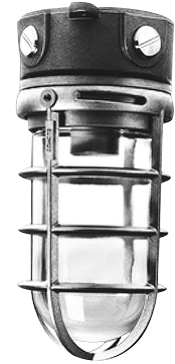

## ORDERING INFORMATION

Catalog Number: Example: VCXL11GC

\*60W and 75W available with lexan globe only. \*\*For use with 100W and 200W units only.

## PRODUCT SPECIFICATIONS

- VCXL Roughlyte fixtures are for use on ceilings and canopies. VWXL Roughlyte fixtures are for use on walls and columns. Roughlyte fixtures guard against moisture and debris in exterior applications (for globe down mounting only). **Not recommended for use in hazardous locations.**
- Complete with 4" die-cast aluminum box, four side and top hole tapped 1/2" NPT (four plugs included).
- Heat and shock resistant glass or polycarbonate globe.
- Cast aluminum bayonet guard with allen head security screws.
- Sockets are pre-wired with extra long 1/2" stripped leads.
- To use VCXL units with 3/4" conduit use VK Series with VXL13 universal box.
- To use VWXL units with 3/4" conduit, use VW Series with VXL13 universal box.
- Patented.

### DIMENSIONS

Catalog No.	Height (H)	Dia. (D)
VCXL11	3-3/4"	4-1/4"
VCXL21	3-3/4"	5-1/8"
VCXL11K	8-5/8"	4-1/4"
VCXL21K	0-3/8"	5-1/8"
VCXL11GC	9-1/8"	4-1/4"
VCXL21GC	10-7/8"	5-1/4"
VCXL5A	8-5/8"	4-1/4"
VCXL10A	10-3/8"	5-1/8"
VWXL	12-3/4"	7"
VWXL11	4-1/4"	7-1/8"
VWXL21	4-1/4"	7-7/16"
VWXL11K	9-1/4"	7-1/8"
VWXL21K	10-7/8"	7-7/16"
VWXL11GC	9-3/4"	7-1/4"
VWXL21GC	11-3/8"	7-1/2"
VWXL5A	9-1/4"	7-1/8"
VWXL10A	10-7/8"	7-7/16"