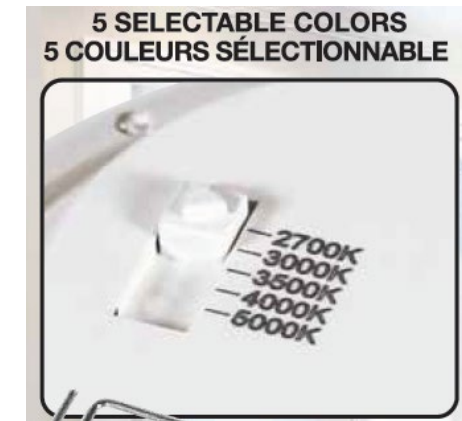

# SYLVANIA RT Selectable Screw-base Series

LED Downlight kits for retrofit applications for traditional downlight lamps including traditional BR lamps