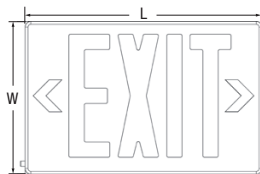

Exit Signs and Emergency Lights

Dimensions

- Slim profile, lightweight, easy to install exit sign that replaces traditional incandescent
- Bright, energy-efficient LEDs provide energy savings up to 95%
- Universal mounting
- Single or double face
- Lettering available in red and green
- Emergency options offer 90 minutes of backup
- Flame resistant and rated for damp locations

	L x W x H
Emergency Lights	13.6" x 4.3" x 3.5"
Exit Signs	11.6" x 7.5" x 1.8"
Combination	13.6" x 9" x 1.9"
Running Man	13.6" x 9" x 1.9"
Running Man Combination	13.6" x 9" x 1.9"

Ordering Information

Item Number	Ordering Abbreviation	Power (W)	Size
60763	EMLIGHT1A/3DVTHS/S/WH	2.4	13.6" x 3.5" x 4.3"
60764	EMLIGHT1B/3DVTNR/S/WH	2.4	13.6" x 3.5" x 4.3"
60761	EXIT1A/RDV/U/WH/EM	0.9	11.6" x 1.8" x 7.5"
60762	EXIT1A/GDV/U/WH/EM	0.9	11.6" x 1.8" x 7.5"
60759	EXITCOMBO1A/RDVTHS/U/WH/EM	2.4	13.6" x 1.9" x 9"
60760	EXITCOMBO1A/GDVTHS/U/WH/EM	2.4	13.6" x 1.9" x 9"
60757	EXIT1B/GDCV/U/WH/EM	5	13.6" x 1.9" x 9"
60758	EXITCOMBO1B/GDCVTHR/U/WH/EM	5.5	13.6" x 1.9" x 9"