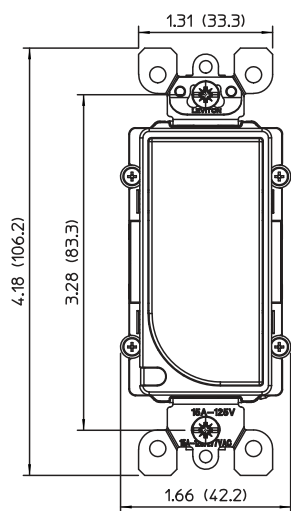

Residential Grade

DECORA® COMBINATION DEVICES*

T6525

6527

Description	Color	Cat No.
NEMA		5-15R
Rating		15A-125VAC
Decora Tamper Resistant Receptacle/LED Guide Light	White	T6525-W
	Ivory	T6525-I
	Almond	T6525-A
	Light Almond	T6525-T
Rating		15A-125VAC
Decora Single Pole Switch/LED Guide Light	White	6526-W
	Ivory	6526-I
	Almond	6526-A
	Light Almond	6526-T
Rating		1W-120VAC
Decora Full LED Guide Light	White	6527-W
	Ivory	6527-I
	Almond	6527-A
	Light Almond	6527-T

HORSEPOWER

- 15A — 1/2 @ 120V

DIMENSIONS

Decora 6527
Full LED Guidelight

Decora 6526
Switch LED Guidelight