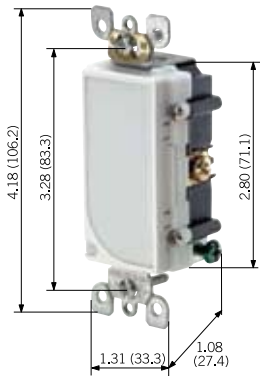

Residential Grade

DECORA® COMBINATION DEVICES*

T6525

6527

Description	Color	Cat No.
NEMA		5-15R
Rating		15A-125VAC
Decora Tamper Resistant Receptacle/LED Guide Light	White	T6525-W
	Ivory	T6525-I
	Almond	T6525-A
	Light Almond	T6525-T
Rating		15A-125VAC
Decora Single Pole Switch/LED Guide Light	White	6526-W
	Ivory	6526-I
	Almond	6526-A
	Light Almond	6526-T
Rating		1W-120VAC
Decora Full LED Guide Light	White	6527-W
	Ivory	6527-I
	Almond	6527-A
	Light Almond	6527-T

HORSEPOWER

- 15A — 1/2 @ 120V

DIMENSIONS

Decora 6527
Full LED Guidelight

Decora 6526
Switch LED Guidelight