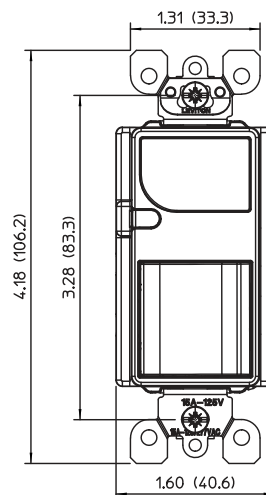

Residential Grade

DECORA® COMBINATION DEVICES*

T6525

6527

Description	Color	Cat No.
NEMA		5-15R
Rating		15A-125VAC
Decora Tamper Resistant Receptacle/LED Guide Light	White	T6525-W
	Ivory	T6525-I
	Almond	T6525-A
	Light Almond	T6525-T
Rating		15A-125VAC
Decora Single Pole Switch/LED Guide Light	White	6526-W
	Ivory	6526-I
	Almond	6526-A
	Light Almond	6526-T
Rating		1W-120VAC
Decora Full LED Guide Light	White	6527-W
	Ivory	6527-I
	Almond	6527-A
	Light Almond	6527-T

HORSEPOWER

- 15A — 1/2 @ 120V

DIMENSIONS

Decora 6527
Full LED Guidelight

Decora 6526
Switch LED Guidelight