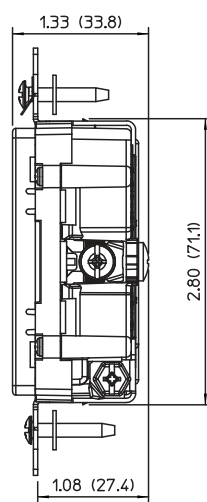

Residential Grade

DECORA® COMBINATION DEVICES*

T6525

6527

Description	Color	Cat No.
NEMA		5-15R
Rating		15A-125VAC
Decora Tamper Resistant Receptacle/LED Guide Light	White	T6525-W
	Ivory	T6525-I
	Almond	T6525-A
	Light Almond	T6525-T
Rating		15A-125VAC
Decora Single Pole Switch/LED Guide Light	White	6526-W
	Ivory	6526-I
	Almond	6526-A
	Light Almond	6526-T
Rating		1W-120VAC
Decora Full LED Guide Light	White	6527-W
	Ivory	6527-I
	Almond	6527-A
	Light Almond	6527-T

HORSEPOWER

- 15A — 1/2 @ 120V

DIMENSIONS

Decora 6527
Full LED Guidelight

Decora 6526
Switch LED Guidelight