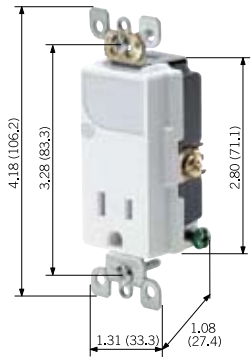

Residential Grade

DECORA® COMBINATION DEVICES*

T6525

6527

Description	Color	Cat No.
NEMA		5-15R
Rating		15A-125VAC
Decora Tamper Resistant Receptacle/LED Guide Light	White	T6525-W
	Ivory	T6525-I
	Almond	T6525-A
	Light Almond	T6525-T
Rating		15A-125VAC
Decora Single Pole Switch/LED Guide Light	White	6526-W
	Ivory	6526-I
	Almond	6526-A
	Light Almond	6526-T
Rating		1W-120VAC
Decora Full LED Guide Light	White	6527-W
	Ivory	6527-I
	Almond	6527-A
	Light Almond	6527-T

HORSEPOWER

- 15A — 1/2 @ 120V

DIMENSIONS

Decora 6527
Full LED Guidelight

Decora 6526
Switch LED Guidelight