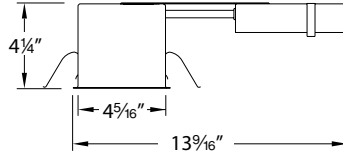

HR-8401E

4" Low Voltage Remodel Housing

120V – Non-IC – Electronic

WAC LIGHTING
Responsible Lighting®

Fixture Type:

Catalog Number:

Project:

Location:

PRODUCT DESCRIPTION

120V input, non-IC remodel housing with electronic transformer.
For use with 4" trims.

FEATURES

- Cutout: 4⁹/₁₆"
- Integral electronic transformer
- May be dimmed with electronic low voltage (ELV) dimmer
- J-Box and transformer accessible through ceiling
- Advanced auto-reset, soft start and short circuit protection features
- Supplied thermal protector protects against over-lamping
- Suitable for 2 x 6 joist installations, for use in "shallow" applications
- 5 year WAC Lighting product warranty

ORDER NUMBER

HR-8401E

SPECIFICATIONS

Construction: Housing and transformer case is 20 gauge steel painted black. Ceramic bi-pin socket, 18 gauge teflon insulated wires with fiberglass sleeves.

J-Box: Three knockouts and four Romex® style wiring connectors provided for ease of installation. Suitable for chain wiring.

Transformer: Electronic, 120VAC 50/60Hz input, 12V/50W max output. Soft start feature extends lamp life by delaying the abrupt inrush current.

Lamp: Utilizes 12V/50W max MR16 lamps (order separately).

Mounting: Two heavy gauge inner retention clips push out onto ceiling or other mounting surface to firmly hold housing in place. Accommodates surface up to 3/4" thick. 4⁹/₁₆" cutout hole.

Dimming: May be dimmed with electronic low voltage (ELV) dimmer.

Rating: Non-IC: insulation must be kept at least 3" away from the housing.

Standards: UL & CUL Listed, Suitable for damp locations.

COMPATIBLE TRIMS