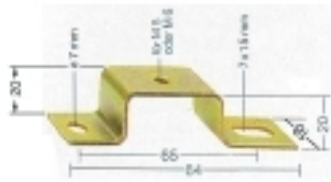

Accessories

TST 2/M6

Weidmüller Interface GmbH & Co. KG
Klingenbergstraße 16
D-32758 Detmold
Germany
Fon: +49 5231 14-0
Fax: +49 5231 14-292083
www.weidmueller.com

Weidmüller offers users of modular terminals a comprehensive range of accessories that render possible appropriate solutions for all - even non-standard - tasks.

General ordering data

Type	TST 2/M6
Order No.	0101700000
Version	Accessories, Mounting rail support, Steel
GTIN (EAN)	4008190069254
Qty.	10 pc(s).