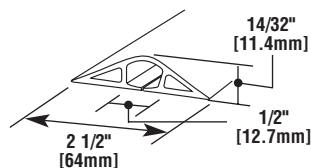

Conduct Ordering Information

Conduct Product Specifications

CATALOG NUMBER	COLOR	LENGTH	
		Inches	[mm]
BE1200-5	Beige	5'	[1.5m]
BE1200-5R*	Beige	5'	[1.5m]
BE1200-10	Beige	10'	[3.0m]
BE1200-50	Beige	50'	[15.2m]
BK1200-5	Black	5'	[1.5m]
BK1200-10	Black	10'	[3.0m]
BK1200-50	Black	50'	[15.2m]
BR1200-5	Brown	5'	[1.5m]
BR1200-5R*	Brown	5'	[1.5m]
BR1200-10	Brown	10'	[3.0m]
BR1200-50	Brown	50'	[15.2m]
GR1200-5	Gray	5'	[1.5m]
GR1200-5R*	Gray	5'	[1.5m]
GR1200-10	Gray	10'	[3.0m]
GR1200-50	Gray	50'	[15.2m]
YL1200-50	High Visibility Yellow	50'	[15.2m]
BE1400-5	Beige	5'	[1.5m]
BE1400-10	Beige	10'	[3.0m]
BE1400-50	Beige	50'	[15.2m]
BK1400-5	Black	5'	[1.5m]
BK1400-10	Black	10'	[3.0m]
BK1400-50	Black	50'	[15.2m]
BR1400-5	Brown	5'	[1.5m]
BR1400-10	Brown	10'	[3.0m]
BR1400-50	Brown	50'	[15.2m]
GR1400-5	Gray	5'	[1.5m]
GR1400-10	Gray	10'	[3.0m]
GR1400-50	Gray	50'	[15.2m]
YL1400-50	High Visibility Yellow	50'	[15.2m]
BE1600-5	Beige	5'	[1.5m]
BE1600-10	Beige	10'	[3.0m]
BE1600-25	Beige	25'	[7.6m]
BK1600-5	Black	5'	[1.5m]
BK1600-10	Black	10'	[3.0m]
BK1600-25	Black	25'	[7.6m]
BR1600-5	Brown	5'	[1.5m]
BR1600-10	Brown	10'	[3.0m]
BR1600-25	Brown	25'	[7.6m]
GR1600-5	Gray	5'	[1.5m]
GR1600-10	Gray	10'	[3.0m]
GR1600-25	Gray	25'	[7.6m]
YL1600-25	High Visibility Yellow	25'	[7.6m]

1200 Series