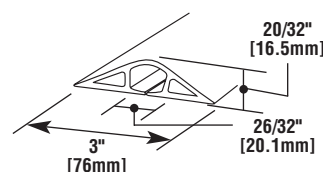

1400 Series