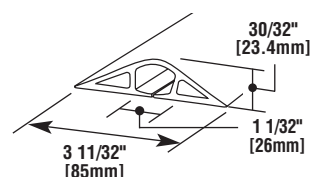

### Conduct Product Specifications

CATALOG NUMBER	COLOR	LENGTH	
		Inches	[mm]
BE1200-5	Beige	5'	[1.5m]
BE1200-5R*	Beige	5'	[1.5m]
BE1200-10	Beige	10'	[3.0m]
BE1200-50	Beige	50'	[15.2m]
BK1200-5	Black	5'	[1.5m]
BK1200-10	Black	10'	[3.0m]
BK1200-50	Black	50'	[15.2m]
BR1200-5	Brown	5'	[1.5m]
BR1200-5R*	Brown	5'	[1.5m]
BR1200-10	Brown	10'	[3.0m]
BR1200-50	Brown	50'	[15.2m]
GR1200-5	Gray	5'	[1.5m]
GR1200-5R*	Gray	5'	[1.5m]
GR1200-10	Gray	10'	[3.0m]
GR1200-50	Gray	50'	[15.2m]
YL1200-50	High Visibility Yellow	50'	[15.2m]
BE1400-5	Beige	5'	[1.5m]
BE1400-10	Beige	10'	[3.0m]
BE1400-50	Beige	50'	[15.2m]
BK1400-5	Black	5'	[1.5m]
BK1400-10	Black	10'	[3.0m]
BK1400-50	Black	50'	[15.2m]
BR1400-5	Brown	5'	[1.5m]
BR1400-10	Brown	10'	[3.0m]
BR1400-50	Brown	50'	[15.2m]
GR1400-5	Gray	5'	[1.5m]
GR1400-10	Gray	10'	[3.0m]
GR1400-50	Gray	50'	[15.2m]
YL1400-50	High Visibility Yellow	50'	[15.2m]
BE1600-5	Beige	5'	[1.5m]
BE1600-10	Beige	10'	[3.0m]
BE1600-25	Beige	25'	[7.6m]
BK1600-5	Black	5'	[1.5m]
BK1600-10	Black	10'	[3.0m]
BK1600-25	Black	25'	[7.6m]
BR1600-5	Brown	5'	[1.5m]
BR1600-10	Brown	10'	[3.0m]
BR1600-25	Brown	25'	[7.6m]
GR1600-5	Gray	5'	[1.5m]
GR1600-10	Gray	10'	[3.0m]
GR1600-25	Gray	25'	[7.6m]
YL1600-25	High Visibility Yellow	25'	[7.6m]

### Conduct Accessories

Catalog No./Item	Description/Specifications
DST2	 <p><b>Double-Sided Tape</b> – For long term installation. 2" wide x 17 yards [51mm x 15.5m] in length.</p>