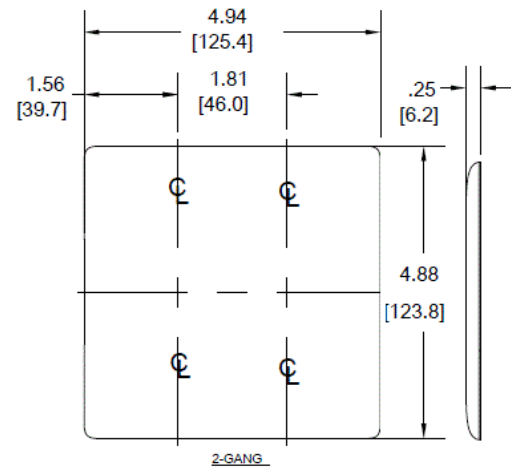

Wallplates
Decorator Wallplates

HUBBELL

Features

- Reinforcement ribs for extra strength
- Curved corners for improved aesthetics
- High-impact, self-extinguishing nylon material

Ordering Information

Description	Color	Catalog Number	UPC
2-Gang, 2-Decorator Openings, Mid-Size	Office White	NPJ262OW	

Listings

UL Listed
CSA Certified

Specifications

Material	Nylon
Plate Type	2-Gang
Plate Openings	Decorator
Mounting Screws	Steel painted, slotted head
Appearance	Smooth

Online Resources

Customer Use Drawing
eCatalog

Dimensions in Inches (mm)

Hubbell Wiring Device-Kellems • Hubbell Incorporated (Delaware) • 40 Waterview Drive • Shelton, CT 06484

Phone (800) 288-6000 • Fax (800) 255-1031 • Specifications subject to change without notice.