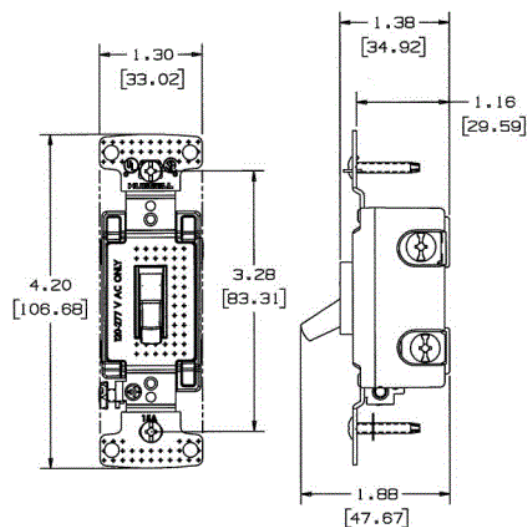

Switches, Four Way

15A, 120V AC

Residential Toggle Switch

Features

- Elongated strap for easier wall box mounting
- Tough thermoplastic with ultrasonically welded cover and base

Ordering Information

Description	Color	UPC Number	Catalog Number
Toggle, Self-Grounding, Push & Side Wire	Brown	883778101328	RS415

Listings

UL Listed E3896
CSA Certified

Specifications

Top Material	Plastic
Base Material	Plastic
Toggle Material	Plastic
Contacts	Silver Alloy
Terminal Screws	Brass
Auto Grounding Mounting Bridge	Zinc-Plated Steel
Ground Screw	Steel (Green)
Mounting Screw	Zinc-Plated Steel

Environmental

Flammability	UL 94 V-2
Operating Temperature	Maximum continuous 60°C; minimum -20°C (w/o impact)

HUBBELL

Online Resources

Customer Sales Drawing
eCatalog
Installation Instructions

Dimensions in Inches (mm)