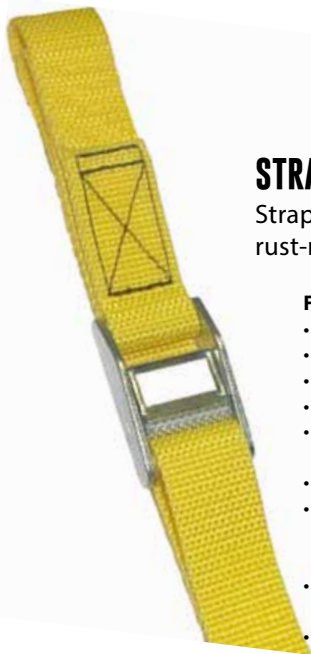

## HEAVY-DUTY TIE-DOWN STRAPS

### STRAP-IT HEAVY DUTY TIE-DOWN STRAPS

Strap-Its™ are made of durable 1" wide webbing, that are available in various lengths, with sturdy rust-resistant, cam-lock buckles, and are designed for securing small loads and bundles.

#### FEATURES:

- Weatherproof
- 750 lb. Test webbing
- Strong 1" Heavy duty web construction
- Rustproof, cam-action buckle
- For securing contractor, diy, landscaping, maintenance and recreational loads
- Available in 2 piece bag (2WS Series)
- Also available as individual straps in convenient corrugated box of 12 (WS series)
- Display box comes with header card (WS00)
- Caution! Always wear eye protection